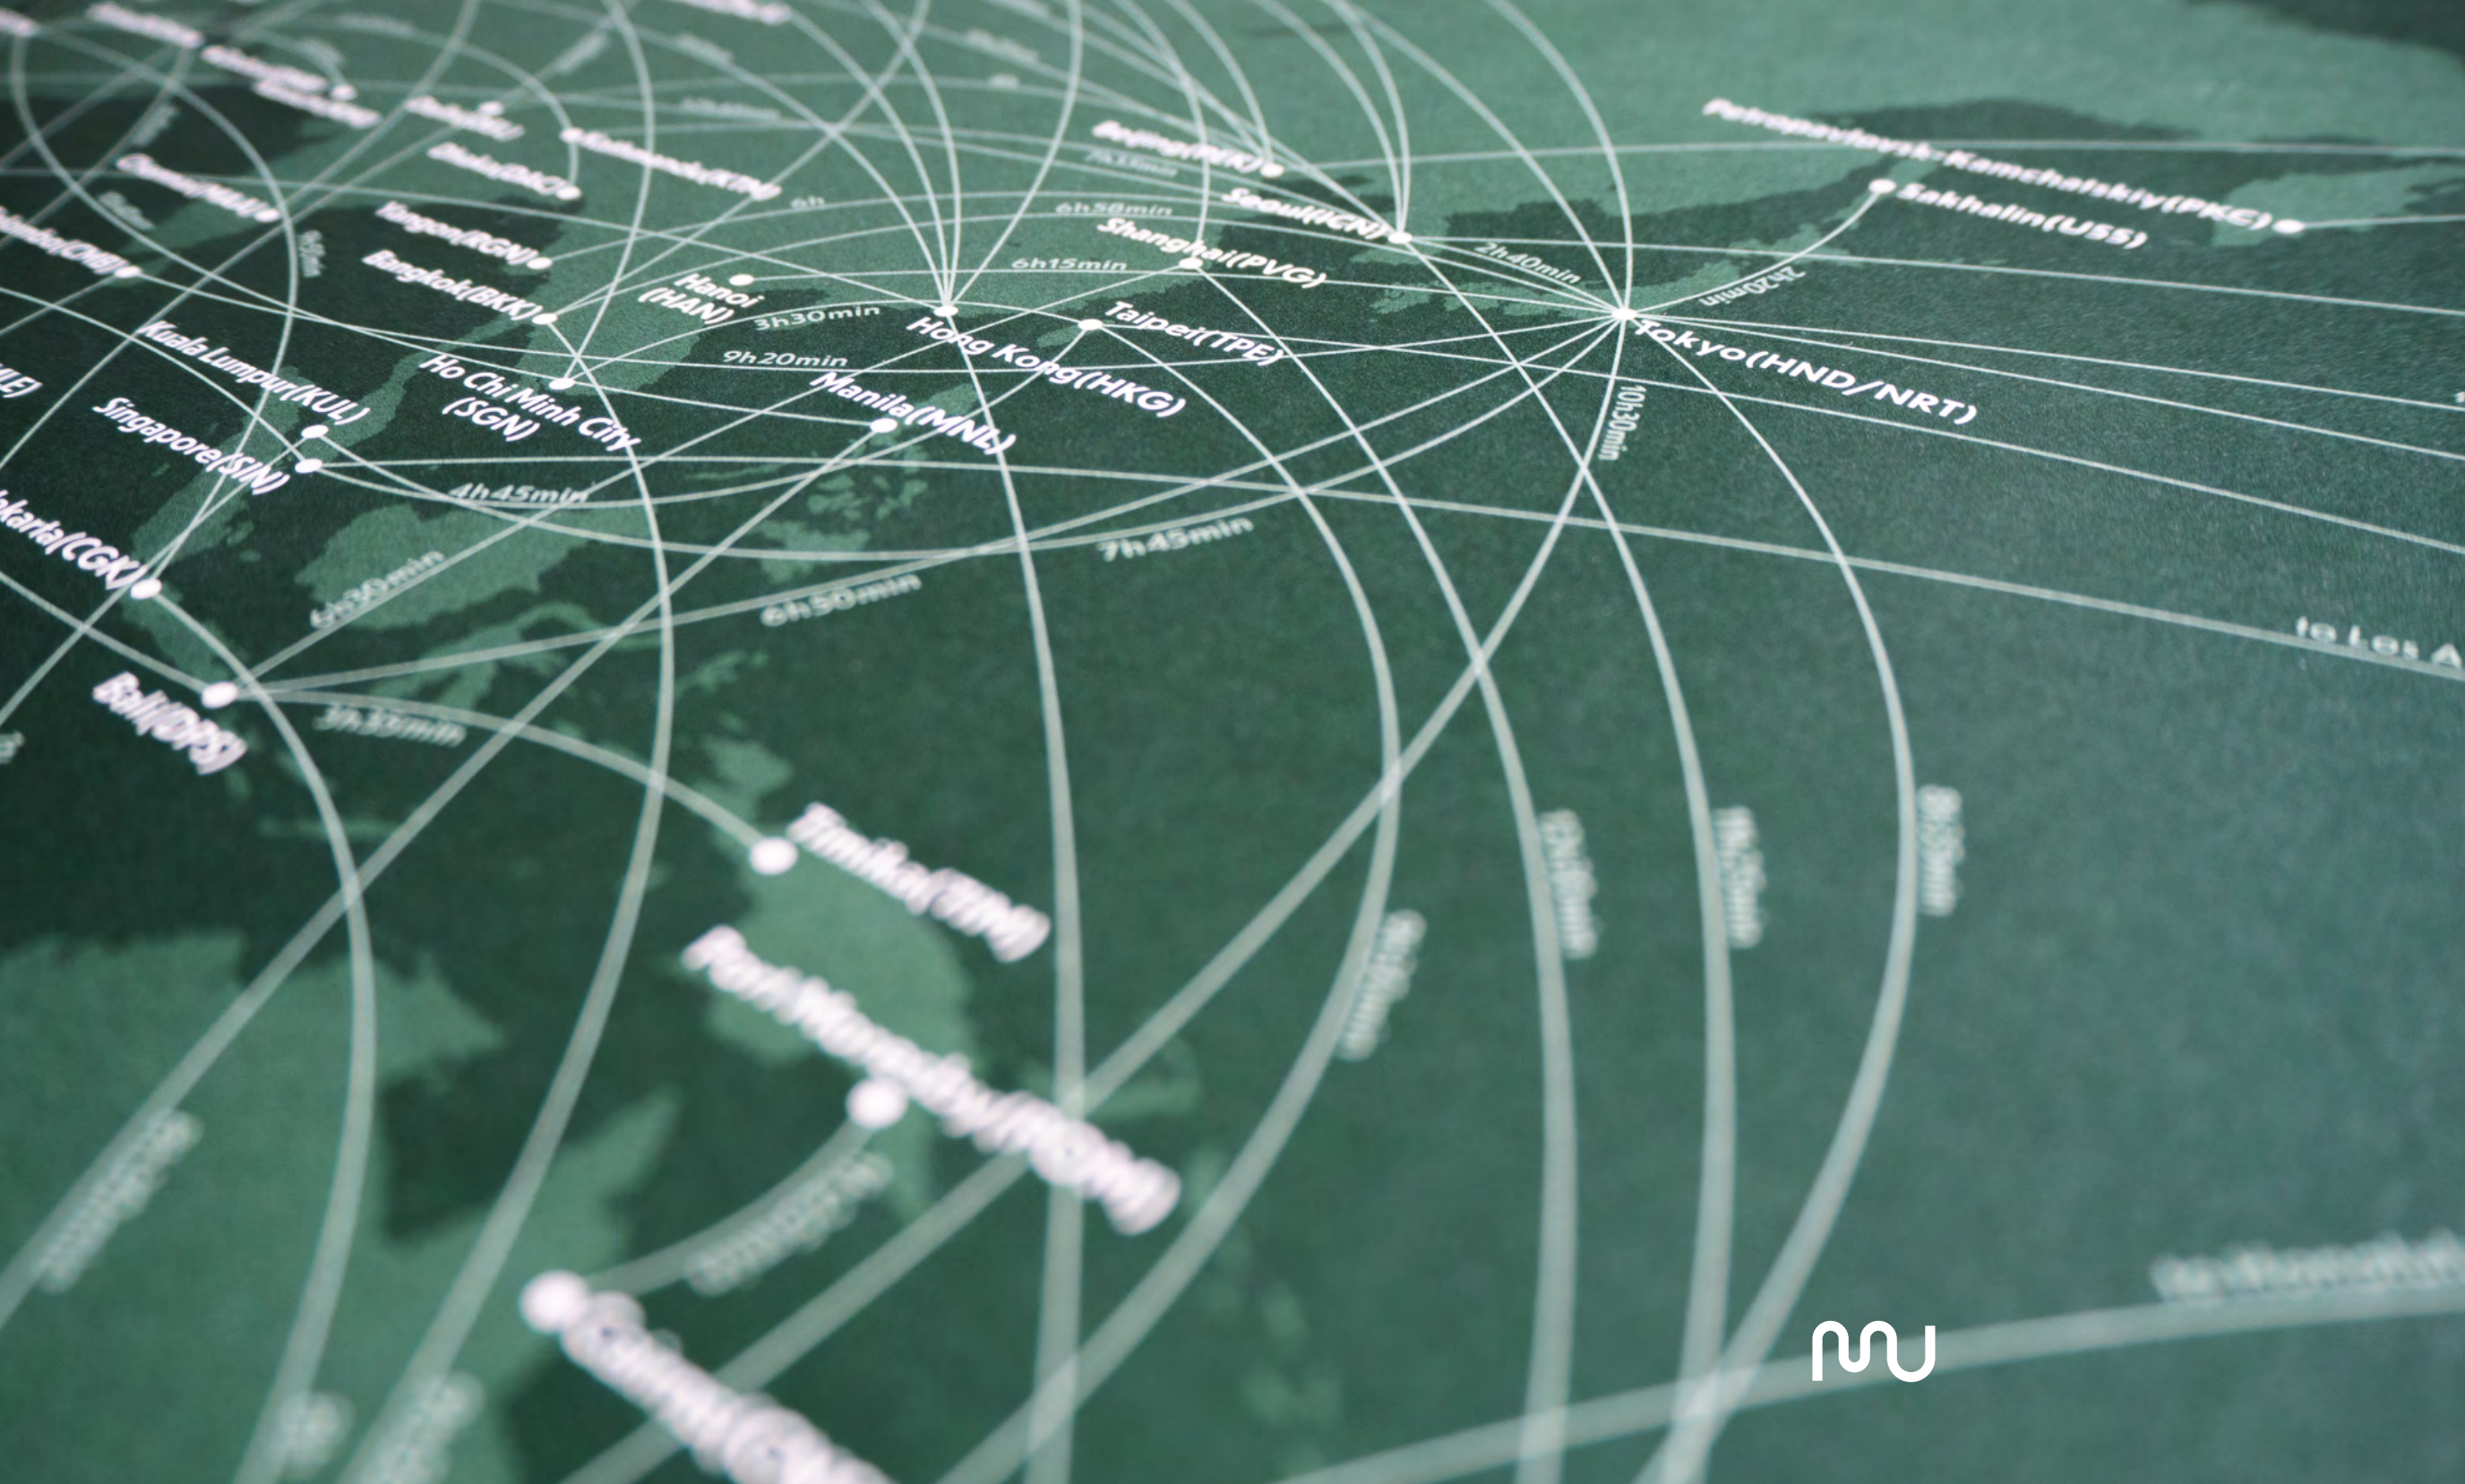

お取り扱いや商品詳細など質問がございましたら、下記までお気軽にお問い合わせください:
Should further information be required, please contact :
Nozomi Akutsu (MU) on +81 3-6778-2336 / info@nozomiakutsu.com
© 2021 MU.NOZOMI AKUTSU